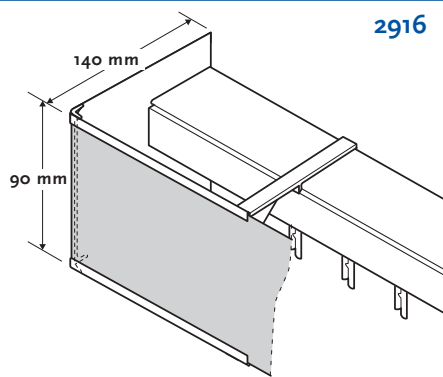

Size restrictions

Vane Type	Width in cm		Drop in cm	
	Min.	Max	Min.	Max
Textile	40	580	40	450
PVC	40	450	40	340
Alu	40	450	40	340

All systems and their accessories are subject to change