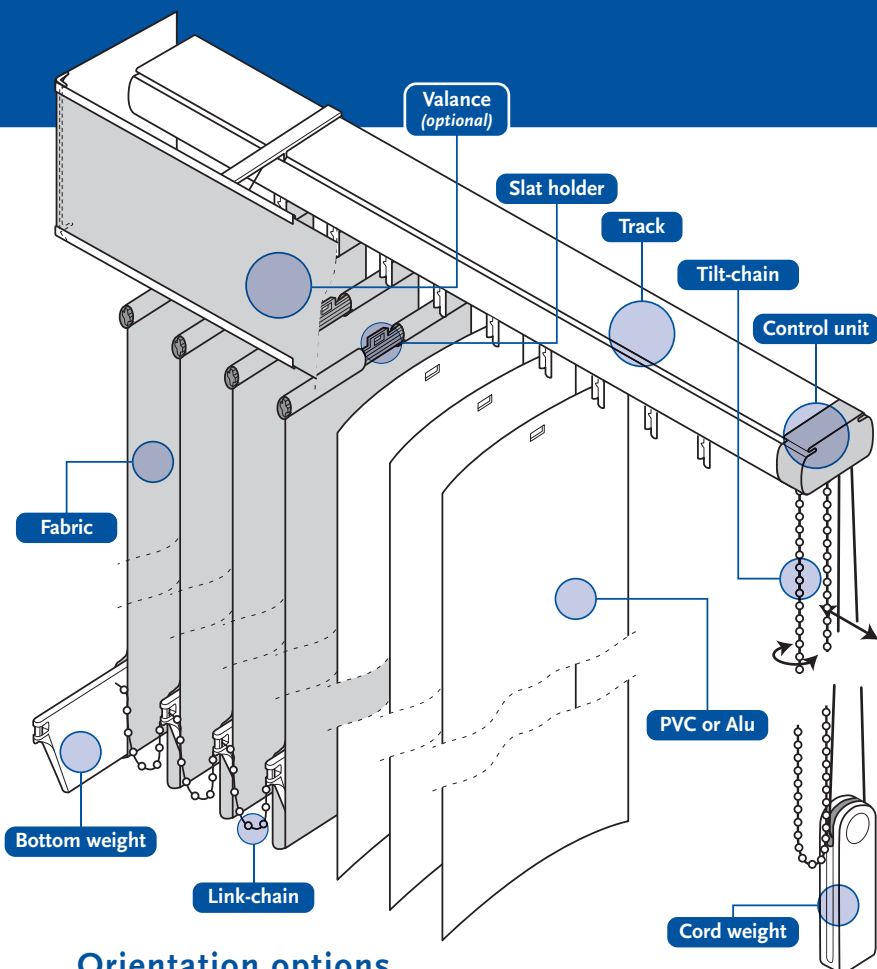

| | | |
|---------------------------|------|----------------|
| Orientation system | 2200 | Cord and chain |
|---------------------------|------|----------------|

| | | |
|-----------------|------|--------------------|
| Fixation | 2300 | Ceiling brackets |
| | 2305 | Wall brackets |
| | 2310 | Extension brackets |

| | | |
|---------------|------|-----------------------|
| Others | 2901 | Different vane colors |
| | 2916 | Valance with corners |

Properties

| | |
|----------------------|--|
| Track | Aluminium 25 x 47.5 mm. Round edges white |
| Runners | Gliding wheels and snap-hook, clear |
| Spacers | Plastic, suitable for 89 mm vanes |
| Bottom weight | Fully heavy weight plastic, white |
| Link-chain | Polyester cord with plastic balls and snap bottom weight connection, white |
| Control | Cord and tilt chain, white |
| | - Cord 2 mm with tension weight, white. |
| | - Chain with plastic balls 6 x 4,5 mm |
| Tilt shaft | Aluminium 3-way |
| Slat holder | Plastic |
| Valance | Insert type with 14 cm corners |

Sundries

| | |
|------------------------------|--|
| Length cord and chain | Standard 2/3 of the height |
| Valance height | 90 mm |
| Vaness | PVC & aluminium vanes without link chain |

General Topics

Orientation options