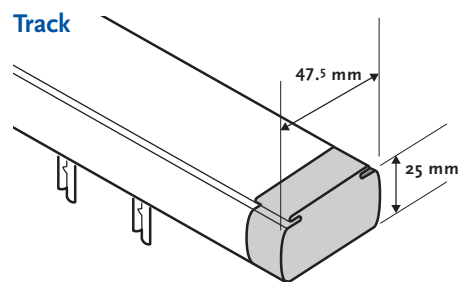

| | | |
|---------------|------|-----------------------|
| Others | 2901 | Different vane colors |
| | 2916 | Valance with corners |

Properties

| | |
|----------------------|--|
| Track | Aluminium 25 x 47.5 mm. Round edges white |
| Runners | Gliding wheels and snap-hook, clear |
| Spacers | Plastic, suitable for 89 mm vanes |
| Bottom weight | Fully heavy weight plastic, white |
| Link-chain | Polyester cord with plastic balls and snap bottom weight connection, white |
| Control | Cord and tilt chain, white |
| | - Cord 2 mm with tension weight, white. |
| | - Chain with plastic balls 6 x 4,5 mm |
| Tilt shaft | Aluminium 3-way |
| Slat holder | Plastic |
| Valance | Insert type with 14 cm corners |

Sundries

| | |
|------------------------------|--|
| Length cord and chain | Standard 2/3 of the height |
| Valance height | 90 mm |
| Vaness | PVC & aluminium vanes without link chain |

General Topics

Orientation options