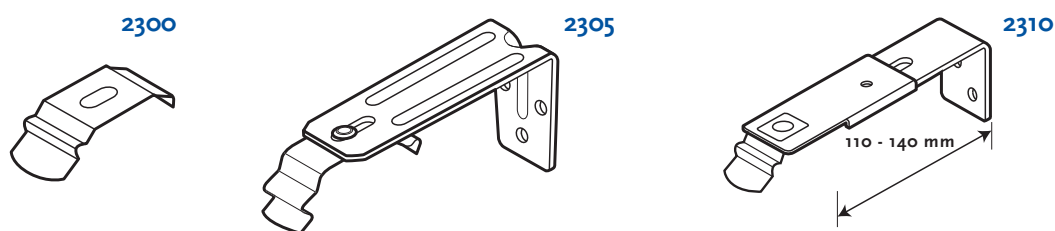

Fixation options

Others