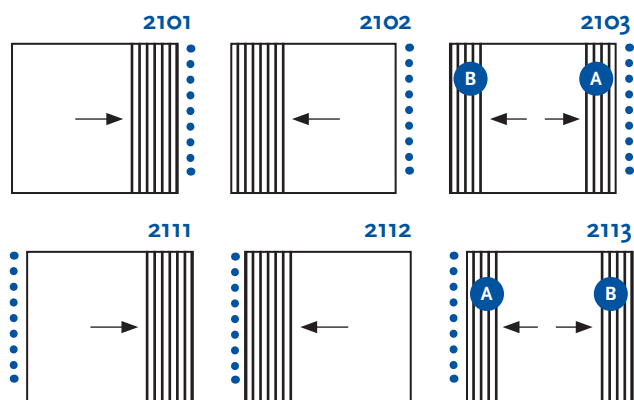

| | | |
|---------------|------|-----------------------|
| Others | 2901 | Different vane colors |
| | 2916 | Valance with corners |

Properties

| | |
|----------------------|--|
| Track | Aluminium 25 x 47.5 mm. Round edges white |
| Runners | Gliding wheels and snap-hook, clear |
| Spacers | Plastic, suitable for 89 mm vanes |
| Bottom weight | Fully heavy weight plastic, white |
| Link-chain | Polyester cord with plastic balls and snap bottom weight connection, white |
| Control | Cord and tilt chain, white |
| | - Cord 2 mm with tension weight, white. |
| | - Chain with plastic balls 6 x 4,5 mm |
| Tilt shaft | Aluminium 3-way |
| Slat holder | Plastic |
| Valance | Insert type with 14 cm corners |

Sundries

| | |
|------------------------------|--|
| Length cord and chain | Standard 2/3 of the height |
| Valance height | 90 mm |
| Vaness | PVC & aluminium vanes without link chain |

General Topics

Orientation options

Package sizes

| Track in cm | 1 side in cm L or R | 2 sides in cm | |
|-------------|------------------------|---------------|--------|
| | | A-side | B-side |
| 100 | 20 | 13 | 12 |
| 150 | 27 | 17 | 16 |
| 200 | 34 | 20 | 19 |
| 250 | 41 | 24 | 23 |
| 300 | 47 | 27 | 26 |
| 350 | 54 | 31 | 30 |
| 400 | 61 | 34 | 33 |
| 450 | 68 | 37 | 36 |
| 500 | 75 | 40 | 39 |
| 580 | 82 | 43 | 42 |