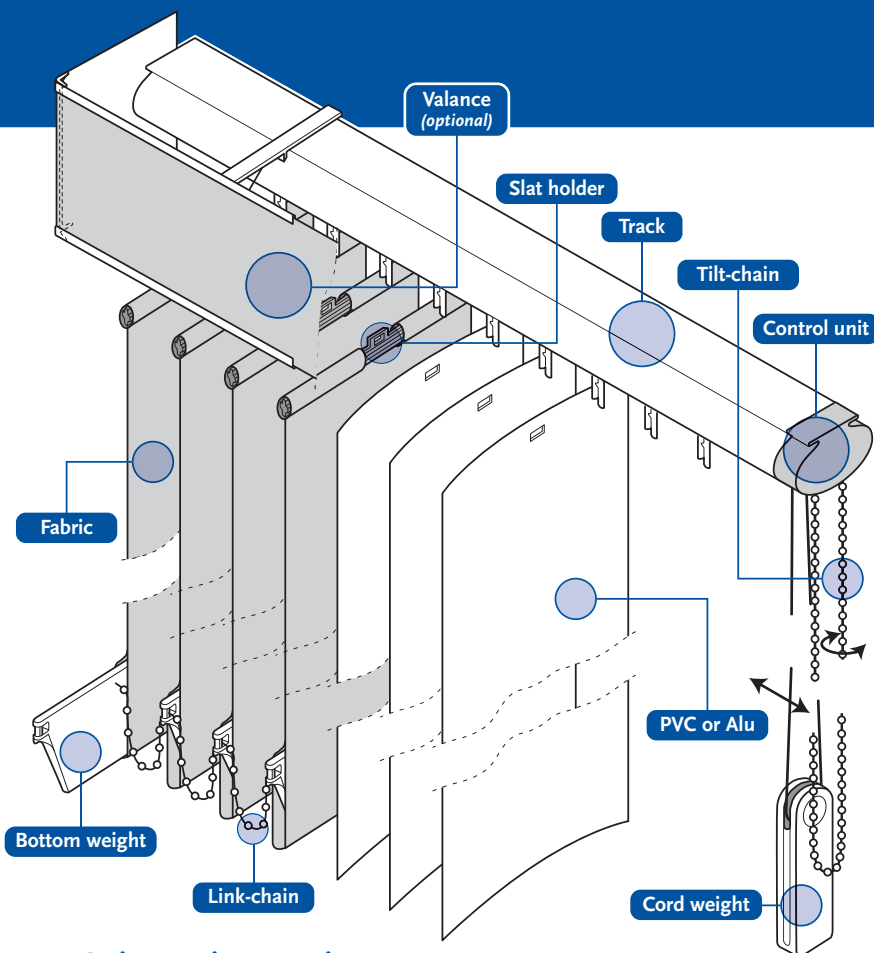

## Properties

|                      |   |
|----------------------|---|
| <b>Track</b>         | Aluminium 27,6 x 40 mm, white<br>Curved front & back side   |
| <b>Runners</b>       | Type central with snap hook clear   |
| <b>Spacers</b>       | Plastic, suitable for 89 mm vanes   |
| <b>Bottom weight</b> | Fully heavy weight plastic, white   |
| <b>Link-chain</b>    | Polyester cord with plastic balls and snap bottom weight connection, white                                    |
| <b>Control</b>       | Cord and Tilt chain, white<br>- Cord 2 mm with tension weight, white<br>- Chain with plastic balls 6 x 4,5 mm |
| <b>Tilt shaft</b>    | Aluminium 3-way   |
| <b>Slat holder</b>   | Plastic   |
| <b>Wand</b>          | PVC solid wand 11 mm, white   |
| <b>Valance</b>       | Insert type with 14 cm corners  |

## Sundries

|                              |   |
|------------------------------|---|
| <b>Length cord and chain</b> | Standard 2/3 of the height                  |
| <b>Length wand</b>           | Standard 80 cm<br>Different size on request |
| <b>Vaness</b>                | PVC & aluminium without link chain          |