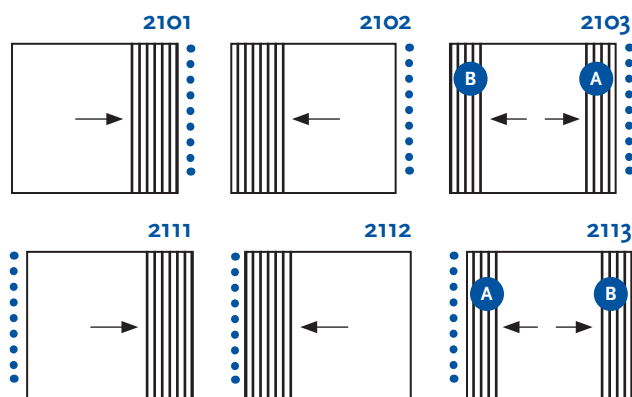

Orientation options

Package sizes

Track in cm	1 side in cm		2 sides in cm	
	L or R	A-side	B-side	
100	20	13	12	
150	27	17	16	
200	34	20	19	
250	41	24	23	
300	47	27	26	
340	54	31	30