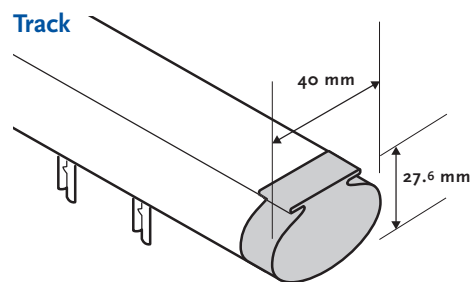

General Topics