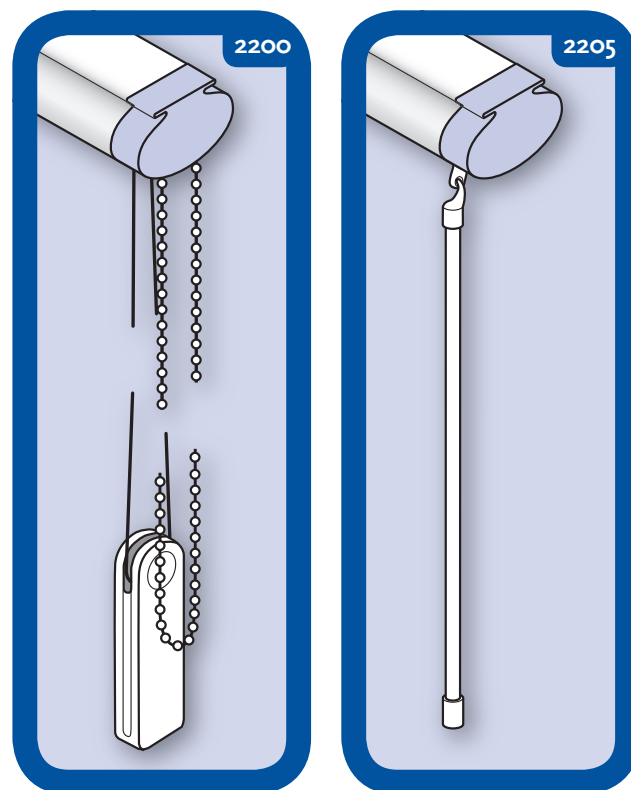

Vertical blind with new smart track and available with either cord operated or wand operated mechanism.

Made for 89 mm wide vanes in a large range of designs in fabric, PVC or aluminium.

|                           |      |   |
|---------------------------|------|---|
| <b>Orientation system</b> | 2200 | Cord and chain  |
|                           | 2205 | Wand (only possible with orientation sides 2101 and 2112) |

## Properties

|                      |   |
|----------------------|---|
| <b>Track</b>         | Aluminium 27,6 x 40 mm, white<br>Curved front & back side   |
| <b>Runners</b>       | Type central with snap hook clear   |
| <b>Spacers</b>       | Plastic, suitable for 89 mm vanes   |
| <b>Bottom weight</b> | Fully heavy weight plastic, white   |
| <b>Link-chain</b>    | Polyester cord with plastic balls and snap bottom weight connection, white                                    |
| <b>Control</b>       | Cord and Tilt chain, white<br>- Cord 2 mm with tension weight, white<br>- Chain with plastic balls 6 x 4,5 mm |
| <b>Tilt shaft</b>    | Aluminium 3-way   |
| <b>Slat holder</b>   | Plastic   |
| <b>Wand</b>          | PVC solid wand 11 mm, white   |
| <b>Valance</b>       | Insert type with 14 cm corners  |