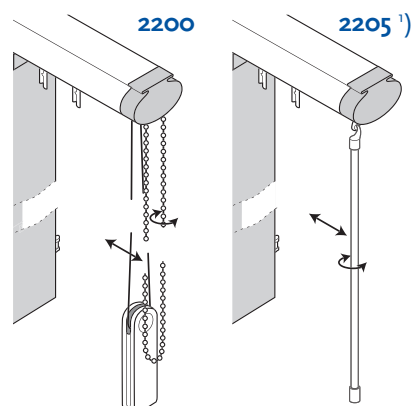

Control system