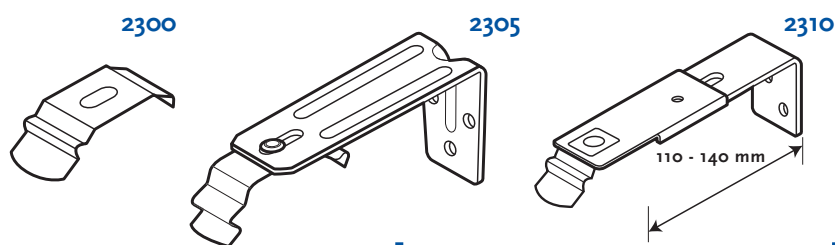

Fixation options